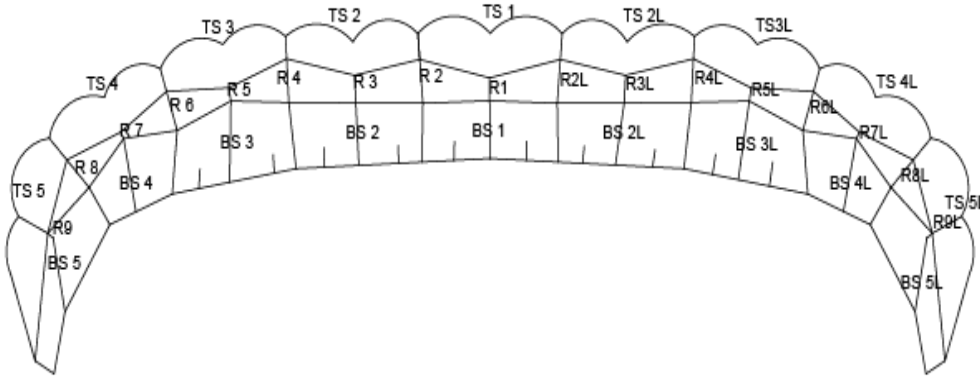

FLUID WINGS

1. WING SIZE: 107 120 135 150 170

Available Colors: BLACK, HOT PINK, LEMON, LIME, LT. BLUE, ORCHID, RED, ROYAL BLUE, SILVER, ELECTRIC BLUE, TANGERINE, WHITE

Standard Royal Blue Fluid
 Standard Red Fluid
 Standard Black/White Fluid
 Custom (\$)

2. COLORS: *Sliders are white in color unless otherwise specified at the time of order. Custom colors are the customers responsibility.*

Top Surface	COLOR	Bottom Surface	COLOR	Rib	COLOR	Rib	COLOR
ts1		bs1		R1		R6	
ts2		bs2		R2		R6L	
ts2L		bs2L		R2L		R7	
ts3		bs3		R3		R7L	
ts3L		bs3L		R3L		R8	
ts4		bs4		R4		R8L	
ts4L		bs4L		R4L		R9	
ts5		bs5		R5		R9L	
ts5L		bs5L		R5L			

3. FEATURES & OPTIONS:

ITEM	Cost:
A. 575 lb Vectran Lines	Standard
B. Collapsible slider	Standard
C. Removable Slider (RDS)	\$\$
D. Custom Colors	\$\$

Part	COLOR
Mini Ribs	<input type="radio"/> White <input type="radio"/> Black