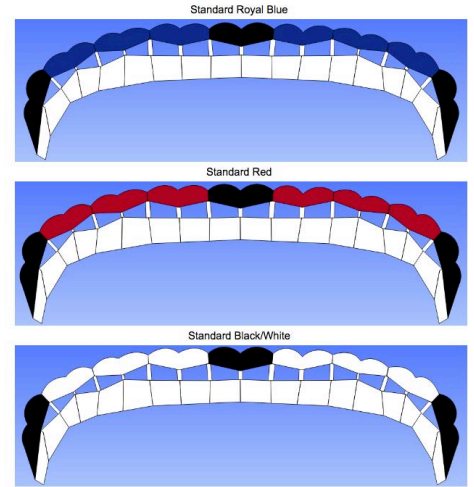

FLUID WINGS

1. WING SIZE: 107 120 135 150 170

Available Colors: BLACK, HOT PINK, LEMON, LIME, LT. BLUE, ORCHID, RED, ROYAL BLUE, SILVER, ELECTRIC BLUE, TANGERINE, WHITE

Standard Royal Blue Fluid
 Standard Red Fluid
 Standard Black/White Fluid
 Custom (\$)

2. COLORS: *Sliders are white in color unless otherwise specified at the time of order. Custom colors are the customers responsibility.*

Top Surface	COLOR	Bottom Surface	COLOR	Rib	COLOR	Rib	COLOR
ts1		bs1		R1		R6	
ts2		bs2		R2		R6L	
ts2L		bs2L		R2L		R7	
ts3		bs3		R3		R7L	
ts3L		bs3L		R3L		R8	
ts4		bs4		R4		R8L	
ts4L		bs4L		R4L		R9	
ts5		bs5		R5		R9L	
ts5L		bs5L		R5L			

3. FEATURES & OPTIONS:

ITEM	Cost:
A. 575 lb Vectran Lines	Standard
B. Collapsible slider	Standard
C. Removable Slider (RDS)	\$\$
D. Custom Colors	\$\$

Part	COLOR
Mini Ribs	<input type="radio"/> White <input type="radio"/> Black