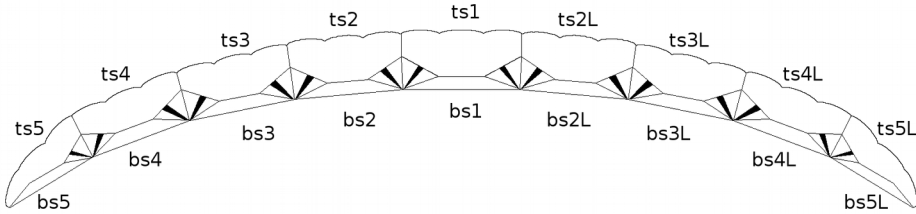

1. WING SIZE:

- 64
 67
 69
 71
 75
 79
 84

Available Colors: BLACK, HOT PINK, LEMON, LIME, ORCHID, RED, ROYAL BLUE, SILVER, ELECTRIC BLUE, TANGERINE, WHITE

- Standard Royal Blue
 Standard Red
 Standard Black/White
 Custom (+ \$100)

2. COLORS: *ALL FLUID WINGS SLIDERS ARE WHITE UNLESS OTHERWISE SPECIFIED. CUSTOM COLOR MUST BE CONFIRMED BY CUSTOMER.*

Top Skin	COLOR	Bottom Skin	COLOR	Brace	COLOR	Brace	COLOR	Part	COLOR
ts1		bs1		x1		x7		Ribs	<input type="radio"/> White <input type="radio"/> Black
ts2		bs2		x1L		x7L			
ts2L		bs2L		x3		x9			
ts3		bs3		x3L		x9L		Mini Ribs	<input type="radio"/> White <input type="radio"/> Black
ts3L		bs3L		x4		x10			
ts4		bs4		x4L		x10L			
ts4L		bs4L		x6		x12			
ts5		bs5		x6L		x12L			
ts5L		bs5L							