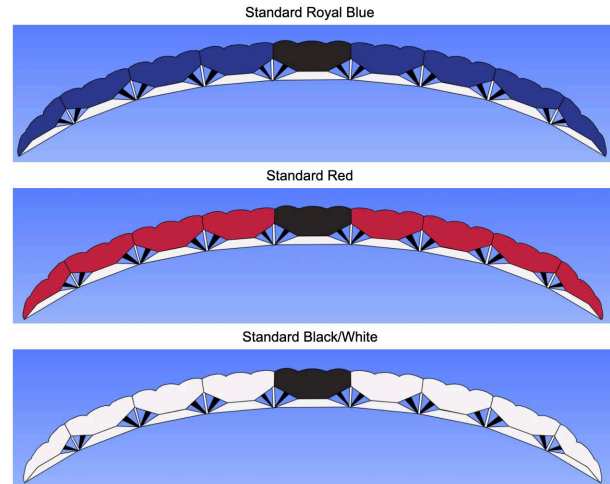

1. WING SIZE:

- 64
 67
 69
 71
 75
 79
 84

Available Colors: BLACK, HOT PINK, LEMON, LIME, ORCHID, RED, ROYAL BLUE, SILVER, ELECTRIC BLUE, TANGERINE, WHITE

- Standard Royal Blue
 Standard Red
 Standard Black/White
 Custom (+ \$100)

2. COLORS: *ALL FLUID WINGS SLIDERS ARE WHITE UNLESS OTHERWISE SPECIFIED. CUSTOM COLOR MUST BE CONFIRMED BY CUSTOMER.*

Top Skin	COLOR	Bottom Skin	COLOR	Brace	COLOR	Brace	COLOR	Part	COLOR
ts1		bs1		x1		x7		Ribs	<input type="radio"/> White <input type="radio"/> Black
ts2		bs2		x1L		x7L			
ts2L		bs2L		x3		x9			
ts3		bs3		x3L		x9L		Mini Ribs	<input type="radio"/> White <input type="radio"/> Black
ts3L		bs3L		x4		x10			
ts4		bs4		x4L		x10L			
ts4L		bs4L		x6		x12			
ts5		bs5		x6L		x12L			
ts5L		bs5L							

3. STANDARD FEATURES + PAID OPTIONS

A. Hybrid Construction	Standard
B. 400 lb Vectran Lines	Standard
C. Removable slider	Standard
D. Custom Colors	\$100
E. Semi-Stowless Deployment Bag	\$159.99

4. PRICING DETAILS