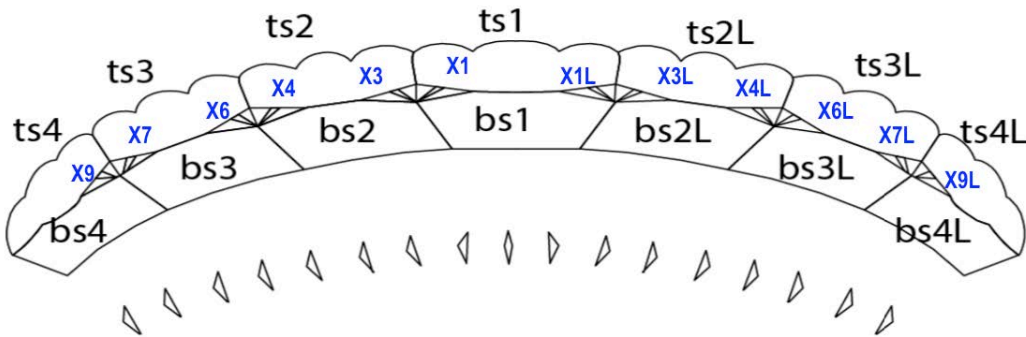

WARWOLF

1. WING SIZE: 67 69 71 75 79 84 90 96

Color Options

- Black and White Standard
- Hot Pink Standard
- Electric Blue Standard

2. CONFIGURATION:

ALL FT-30 is the only configuration available

3. COLORS:

(All color matches are customer responsibility)

Top Skin	COLOR	Bottom Skin	COLOR	Brace	COLOR	Brace	COLOR	Part	COLOR
ts1		bs1		x1		x6		Ribs	<input type="radio"/> White
ts2		bs2		x1L		x6L			<input type="radio"/> Black
ts2L		bs2L		x3		x7		Mini Ribs	<input type="radio"/> White
ts3		bs3		x3L		x7L			<input type="radio"/> Black
ts3L		bs3L		x4		x9			
ts4		bs4		x4L		x9L			
ts4L		bs4L							

4. FEATURES & OPTIONS

A. 400 lb Vectran Lines	Standard
B. Removable Slider	Standard
C. Semi-Stowless deployment bag	\$155

5. TOTAL PRICE:

SSDBag
Coupon code
TOTAL:

6. REFERRAL CODE *(how did you hear about Fluid Wings?)*