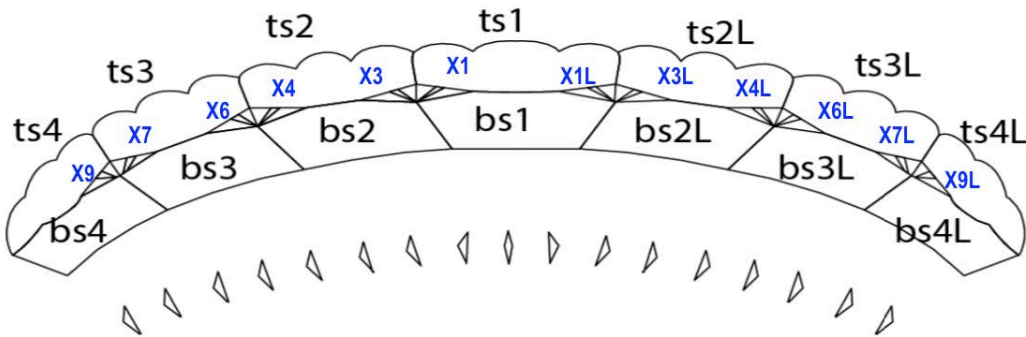

WARWOLF

1. WING SIZE: 67 69 71 75 79 84 90 96

Color Options

- Black and White Standard
- Hot Pink Standard
- Electric Blue Standard

2. CONFIGURATION:

ALL FT-30 is the only configuration available

3. COLORS:

(All color matches are customer responsibility)

Top Skin	COLOR	Bottom Skin	COLOR	Brace	COLOR	Brace	COLOR	Part	COLOR
ts1		bs1		x1		x6		Ribs	<input type="radio"/> White
ts2		bs2		x1L		x6L			<input type="radio"/> Black
ts2L		bs2L		x3		x7		Mini Ribs	<input type="radio"/> White
ts3		bs3		x3L		x7L			<input type="radio"/> Black
ts3L		bs3L		x4		x9			
ts4		bs4		x4L		x9L			
ts4L		bs4L							

4. FEATURES & OPTIONS:

ITEM	Cost:
A. 400 lb Vectran lines	Standard
B. Removable slider	Standard
C. Semi-stowless deployment bag	\$149.95
D. 575 lb Vectran Lines	\$0

5. TOTAL PRICE:

Retail	\$3,775
SSDBag	
575 lb lines	
Coupon code	
<hr/>	
TOTAL:	