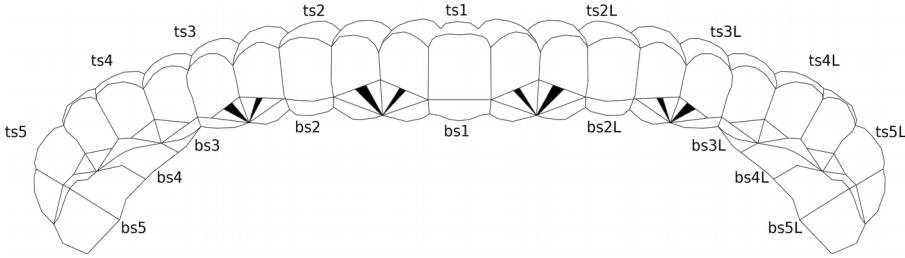

Gangster

FLUID WINGS

1. WING SIZE:

- 79
 84
 90
 96
 107
 120
 135

Available Colors: BLACK, HOT PINK, LEMON, LIME, ORCHID, RED, ROYAL BLUE, SILVER, ELECTRIC BLUE, TANGERINE, WHITE

- Fluid Standard Royal Blue
 Fluid Standard Red
 Fluid Standard Lemon
 Custom (\$)

2. COLORS:

(All color matches are customer responsibility)

Top Skin	COLOR	Bottom Skin	COLOR	Brace	COLOR	Rib	COLOR	Rib	COLOR
ts1		bs1		x1		R1		R6	
ts2		bs2		x1L		R1L		R6L	
ts2L		bs2L		x3		R2		R7	
ts3		bs3		x3L		R2L		R7L	
ts3L		bs3L		x4		R3		R8	
ts4		bs4		x4L		R3L		R8L	
ts4L		bs4L		x6		R4		R9	
ts5		bs5		x6L		R4L		R9L	
ts5L		bs5L				R5		R10	
						R5L		R10L	