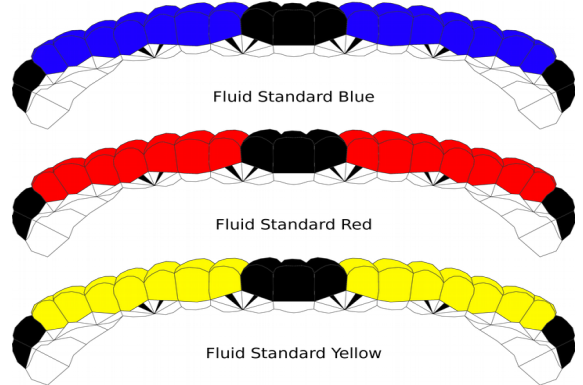

Gangster

FLUID WINGS

1. WING SIZE:

- 79
 84
 90
 96
 107
 120
 135

Available Colors: BLACK, HOT PINK, LEMON, LIME, ORCHID, RED, ROYAL BLUE, SILVER, ELECTRIC BLUE, TANGERINE, WHITE

- Fluid Standard Royal Blue
 Fluid Standard Red
 Fluid Standard Lemon
 Custom (\$)

2. COLORS:

(All color matches are customer responsibility)

Top Skin	COLOR	Bottom Skin	COLOR	Brace	COLOR	Rib	COLOR	Rib	COLOR
ts1		bs1		x1		R1		R6	
ts2		bs2		x1L		R1L		R6L	
ts2L		bs2L		x3		R2		R7	
ts3		bs3		x3L		R2L		R7L	
ts3L		bs3L		x4		R3		R8	
ts4		bs4		x4L		R3L		R8L	
ts4L		bs4L		x6		R4		R9	
ts5		bs5		x6L		R4L		R9L	
ts5L		bs5L				R5		R10	
						R5L		R10L	

3. FEATURES & OPTIONS:

ITEM	Cost:
A. ZP Construction	Standard
B. 575 lb Vectran Lines	Standard
C. Semi-stowless deployment bag	\$\$
D. Removable Slider (RDS)	\$\$
E. Custom Colors	\$\$

4. TOTAL PRICE:

SSDBag
RDS
Custom colors
Coupon code
TOTAL: