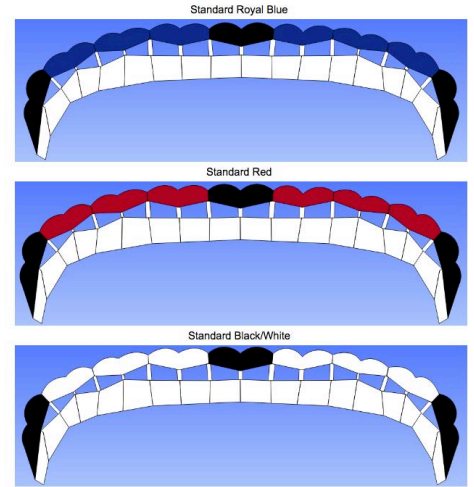

FLUID WINGS

1. WING SIZE: 107 120 135 150 170

Available Colors: BLACK, HOT PINK, LEMON, LIME, LT. BLUE, ORCHID, RED, ROYAL BLUE, SILVER, ELECTRIC BLUE, TANGERINE, WHITE

Standard Royal Blue Fluid
 Standard Red Fluid
 Standard Black/White Fluid
 Custom (+ \$100)

2. COLORS: *Sliders are white in color unless otherwise specified at the time of order. Custom colors are the customers responsibility.*

Top Surface	COLOR	Bottom Surface	COLOR	Rib	COLOR	Rib	COLOR
ts1		bs1		R1		R6	
ts2		bs2		R2		R6L	
ts2L		bs2L		R2L		R7	
ts3		bs3		R3		R7L	
ts3L		bs3L		R3L		R8	
ts4		bs4		R4		R8L	
ts4L		bs4L		R4L		R9	
ts5		bs5		R5		R9L	
ts5L		bs5L		R5L			

3. FEATURES & OPTIONS:

ITEM	Cost:
A. 575 lb Vectran Lines	Standard
B. Collapsible slider	Standard
C. Removable Slider (RDS)	\$315
D. Custom Colors	\$100

Part	COLOR
Mini Ribs	<input type="radio"/> White <input type="radio"/> Black