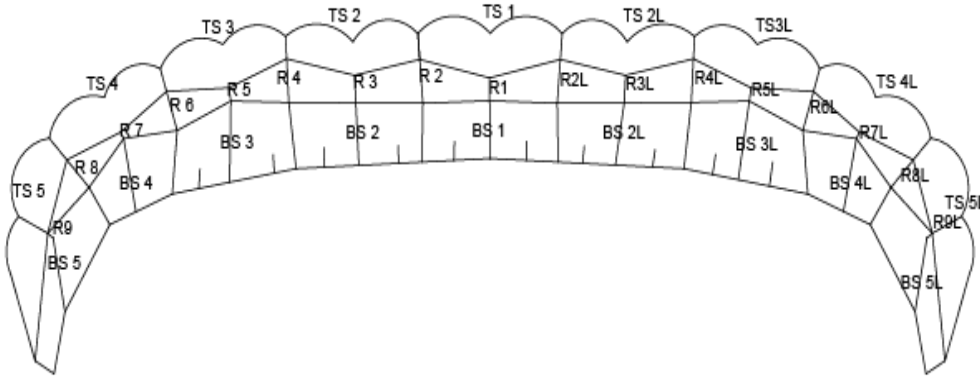

FLUID WINGS

1. WING SIZE: 107 120 135 150 170

Available Colors: BLACK, HOT PINK, LEMON, LIME, LT. BLUE, ORCHID, RED, ROYAL BLUE, SILVER, ELECTRIC BLUE, TANGERINE, WHITE

Standard Royal Blue Fluid
 Standard Red Fluid
 Standard Black/White Fluid
 Custom (+ \$100)

2. COLORS: *Sliders are white in color unless otherwise specified at the time of order. Custom colors are the customers responsibility.*

Top Surface	COLOR	Bottom Surface	COLOR	Rib	COLOR	Rib	COLOR
ts1		bs1		R1		R6	
ts2		bs2		R2		R6L	
ts2L		bs2L		R2L		R7	
ts3		bs3		R3		R7L	
ts3L		bs3L		R3L		R8	
ts4		bs4		R4		R8L	
ts4L		bs4L		R4L		R9	
ts5		bs5		R5		R9L	
ts5L		bs5L		R5L			

3. FEATURES & OPTIONS:

ITEM	Cost:
A. 575 lb Vectran Lines	Standard
B. Collapsible slider	Standard
C. Removable Slider (RDS)	\$315
D. Custom Colors	\$100

Part	COLOR
Mini Ribs	<input type="radio"/> White <input type="radio"/> Black