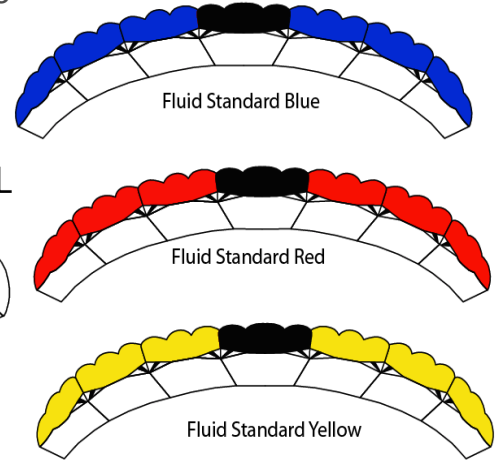

HELIX

1. WING SIZE: 67 71 75 79 84 96

Available Colors: BLACK, GOLD, HOT PINK, JADE, KELLY GREEN, LEMON, LIME, LT. BLUE, NAVY BLUE, ORCHID, ORANGE, PURPLE, RED, ROYAL BLUE, SILVER, SKY BLUE, TANGERINE, WHITE, YELLOW

- Fluid Standard Blue
- Fluid Standard Red
- Fluid Standard Yellow
- Custom (+ \$100)

Standard Colors: Cross braces - BLACK, Ribs - WHITE, Mini-ribs - WHITE

2. COLORS: *(color matches are customer responsibility)*

Top Surface	COLOR	Bottom Surface	COLOR	Part	COLOR
ts1		bs1		Ribs	<input type="radio"/> White
ts2		bs2			<input type="radio"/> Black
ts2L		bs2L		Mini Ribs	<input type="radio"/> White
ts3		bs3			<input type="radio"/> Black
ts3L		bs3L		Cross Braces	<input type="radio"/> White
ts4		bs4			<input type="radio"/> Black
ts4L		bs4L			