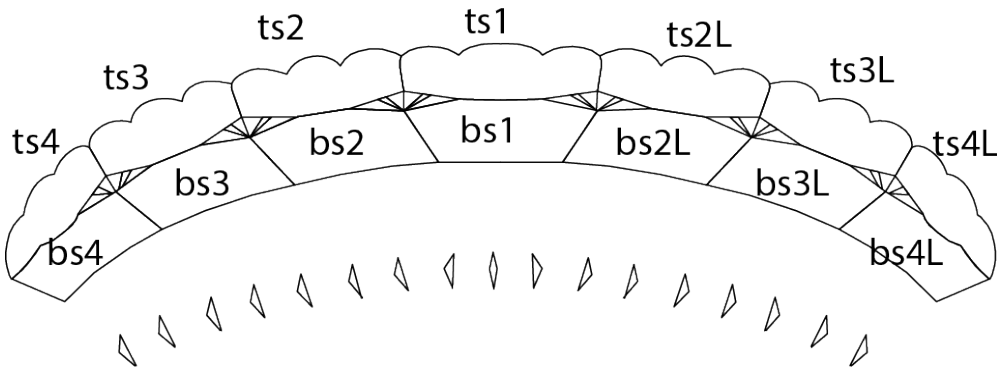

HELIX

1. WING SIZE: 67 71 75 79 84 96

Available Colors: BLACK, GOLD, HOT PINK, JADE, KELLY GREEN, LEMON, LIME, LT. BLUE, NAVY BLUE, ORCHID, ORANGE, PURPLE, RED, ROYAL BLUE, SILVER, SKY BLUE, TANGERINE, WHITE, YELLOW

- Fluid Standard Blue
- Fluid Standard Red
- Fluid Standard Yellow
- Custom (+ \$100)

Standard Colors: Cross braces - BLACK, Ribs - WHITE, Mini-ribs - WHITE

2. COLORS: *(color matches are customer responsibility)*

Top Surface	COLOR	Bottom Surface	COLOR	Part	COLOR
ts1		bs1		Ribs	<input type="radio"/> White
ts2		bs2			<input type="radio"/> Black
ts2L		bs2L		Mini Ribs	<input type="radio"/> White
ts3		bs3			<input type="radio"/> Black
ts3L		bs3L		Cross Braces	<input type="radio"/> White
ts4		bs4			<input type="radio"/> Black
ts4L		bs4L			

3. FEATURES & OPTIONS:

ITEM	Cost:
A. Hybrid construction (Sail: Ribs, Cross Braces and Mini-Ribs)	Standard
B. Removable Deployment System slider	Standard
C. 400 lb 16 strand Vectran Lines	Standard
D. Extra line set	\$250
E. Custom colors	\$100