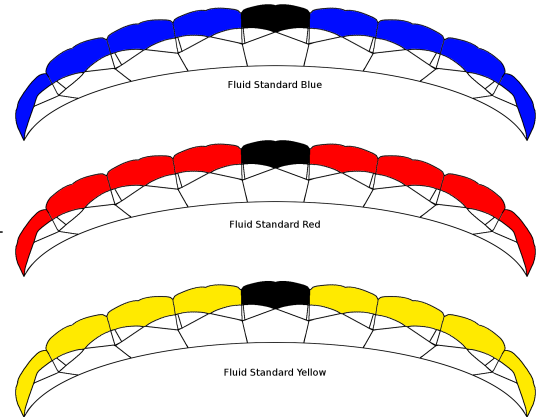

TESLA

1. WING SIZE: ○ 97 ○ 107 ○ 120 ○ 135 ○ 150

Available Colors: BLACK, GOLD, HOT PINK, JADE, KELLY GREEN, LEMON, LIME, LT. BLUE, NAVY BLUE, ORCHID, ORANGE, PURPLE, RED, ROYAL BLUE, SILVER, SKY BLUE, TANGERINE, WHITE, YELLOW

- Fluid Standard Blue
- Fluid Standard Red
- Fluid Standard Yellow
- Custom (+ \$100)

2. COLORS:

(All color matches are customer responsibility)

Top Surface	COLOR	Bottom Surface	COLOR	Rib	COLOR	Rib	COLOR
ts1		bs1		R1		R6	
ts2		bs2		R2		R6L	
ts2L		bs2L		R2L		R7	
ts3		bs3		R3		R7L	
ts3L		bs3L		R3L		R8	
ts4		bs4		R4		R8L	
ts4L		bs4L		R4L		R9	
ts5		bs5		R5		R9L	
ts5L		bs5L		R5L			

3. FEATURES & OPTIONS:

ITEM	Cost:
A. 575 lb Vectran Lines	Standard
B. Collapsible slider	Standard
C. 750 lb Vectran Lines	\$0
D. Removable Slider (RDS)	\$299
E. Custom Colors	\$100

4. TOTAL PRICE

Retail	\$2,395
750lb lines	
RDS	
Custom colors	
Coupon code	
TOTAL:	