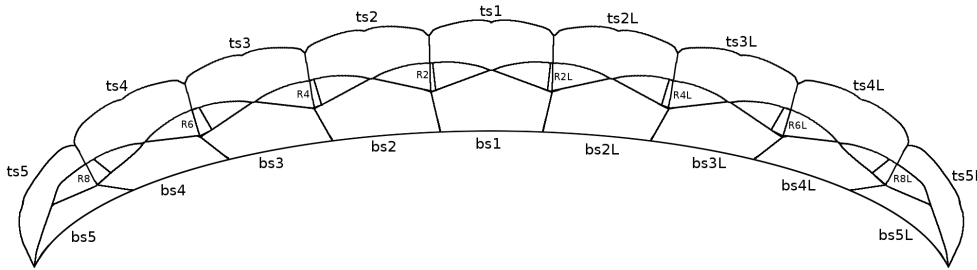

TESLA

1. WING SIZE: ○ 97 ○ 107 ○ 120 ○ 135 ○ 150

Available Colors: BLACK, GOLD, HOT PINK, JADE, KELLY GREEN, LEMON, LIME, LT. BLUE, NAVY BLUE, ORCHID, ORANGE, PURPLE, RED, ROYAL BLUE, SILVER, SKY BLUE, TANGERINE, WHITE, YELLOW

- Fluid Standard Blue
- Fluid Standard Red
- Fluid Standard Yellow
- Custom (+ \$100)

2. COLORS:

(All color matches are customer responsibility)

Top Surface	COLOR	Bottom Surface	COLOR	Rib	COLOR	Rib	COLOR
ts1		bs1		R1		R6	
ts2		bs2		R2		R6L	
ts2L		bs2L		R2L		R7	
ts3		bs3		R3		R7L	
ts3L		bs3L		R3L		R8	
ts4		bs4		R4		R8L	
ts4L		bs4L		R4L		R9	
ts5		bs5		R5		R9L	
ts5L		bs5L		R5L			

3. FEATURES & OPTIONS:

ITEM	Cost:
A. 575 lb Vectran Lines	Standard
B. Collapsible slider	Standard
C. 750 lb Vectran Lines	\$0
D. Removable Slider (RDS)	\$299
E. Custom Colors	\$100

4. TOTAL PRICE

Retail	\$2,395
750lb lines	
RDS	
Custom colors	
Coupon code	
TOTAL:	