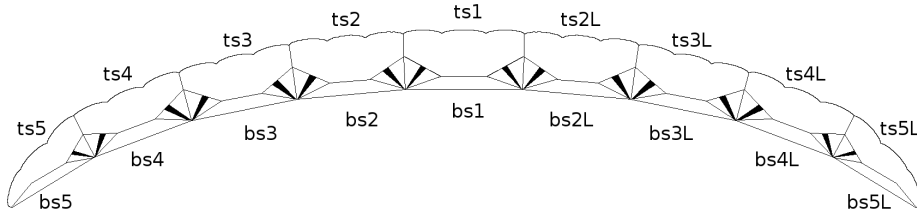

1. WING SIZE:

- 64
 67
 69
 71
 75
 79
 84

- Standard Electric Blue
 Standard Hot Pink
 Standard Black/White
 Custom (+\$100)

2. COLORS: **all Fluid Wings sliders are white unless other specified. Custom colors are the customers responsibility to confirm.*

Top Skin	COLOR	Bottom Skin	COLOR	Brace	COLOR	Brace	COLOR	Part	COLOR
ts1		bs1		x1		x7		Ribs	<input type="radio"/> White <input type="radio"/> Black
ts2		bs2		x1L		x7L			
ts2L		bs2L		x3		x9			
ts3		bs3		x3L		x9L		Mini Ribs	<input type="radio"/> White <input type="radio"/> Black
ts3L		bs3L		x4		x10			
ts4		bs4		x4L		x10L			
ts4L		bs4L		x6		x12			
ts5		bs5		x6L		x12L			
ts5L		bs5L							

3. STANDARD FEATURES + PAID OPTIONS:

A. FT30 Construction	Standard
B. 400 lb Vectran Lines	Standard
C. Removable slider (RDS is white unless otherwise specified)	Standard
D. Custom Color	\$100
E. Semi-Stowless Deployment Bag	\$159.99