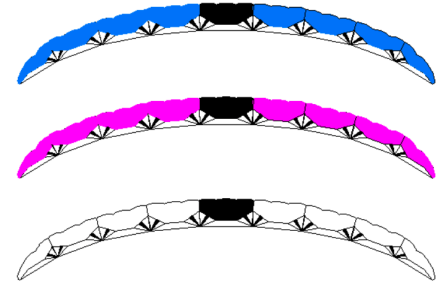

1. WING SIZE:

- 64
 67
 69
 71
 75
 79
 84

- Standard Electric Blue
 Standard Hot Pink
 Standard Black/White
 Custom (+\$100)

2. COLORS: **all Fluid Wings sliders are white unless other specified. Custom colors are the customers responsibility to confirm.*

Top Skin	COLOR	Bottom Skin	COLOR	Brace	COLOR	Brace	COLOR	Part	COLOR
ts1		bs1		x1		x7		Ribs	<input type="radio"/> White <input type="radio"/> Black
ts2		bs2		x1L		x7L			
ts2L		bs2L		x3		x9			
ts3		bs3		x3L		x9L		Mini Ribs	<input type="radio"/> White <input type="radio"/> Black
ts3L		bs3L		x4		x10			
ts4		bs4		x4L		x10L			
ts4L		bs4L		x6		x12			
ts5		bs5		x6L		x12L			
ts5L		bs5L							

3. STANDARD FEATURES + PAID OPTIONS:

A. FT30 Construction	Standard
B. 400 lb Vectran Lines	Standard
C. Removable slider (RDS is white unless otherwise specified)	Standard
D. Custom Color	\$100
E. Semi-Stowless Deployment Bag	\$159.99