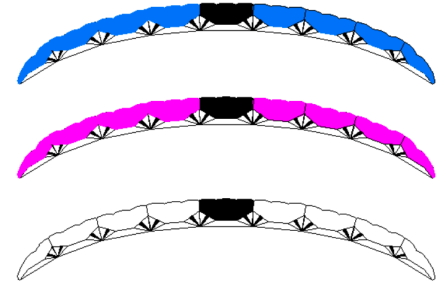

**1. WING SIZE:**

- 64   
  67   
  69   
  71  
 75   
  79   
  84

- Standard Electric Blue  
 Standard Hot Pink  
 Standard Black/White  
 Custom (\$)

**2. COLORS:** *\*all Fluid Wings sliders are white unless other specified. Custom colors are the customers responsibility to confirm.*

Top Skin	COLOR	Bottom Skin	COLOR	Brace	COLOR	Brace	COLOR	Part	COLOR
ts1		bs1		x1		x7		Ribs	<input type="radio"/> White <input type="radio"/> Black
ts2		bs2		x1L		x7L			
ts2L		bs2L		x3		x9			
ts3		bs3		x3L		x9L		Mini Ribs	<input type="radio"/> White <input type="radio"/> Black
ts3L		bs3L		x4		x10			
ts4		bs4		x4L		x10L			
ts4L		bs4L		x6		x12			
ts5		bs5		x6L		x12L			
ts5L		bs5L							

**3. STANDARD FEATURES + PAID OPTIONS:**

A. FT30 Construction	Standard
B. 400 lb Vectran Lines	Standard
C. Removable slider (RDS is white unless otherwise specified)	Standard
D. Custom Color	\$\$
E. Semi-Stowless Deployment Bag	\$\$