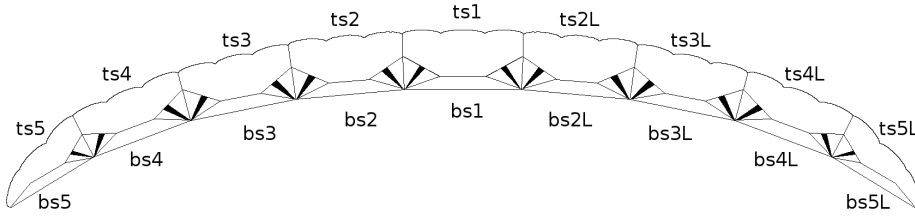

**1. WING SIZE:**

- 64   
  67   
  69   
  71  
 75   
  79   
  84

- Standard Electric Blue  
 Standard Hot Pink  
 Standard Black/White  
 Custom (\$)

**2. COLORS:** *\*all Fluid Wings sliders are white unless other specified. Custom colors are the customers responsibility to confirm.*

Top Skin	COLOR	Bottom Skin	COLOR	Brace	COLOR	Brace	COLOR	Part	COLOR
ts1		bs1		x1		x7		Ribs	<input type="radio"/> White <input type="radio"/> Black
ts2		bs2		x1L		x7L			
ts2L		bs2L		x3		x9			
ts3		bs3		x3L		x9L		Mini Ribs	<input type="radio"/> White <input type="radio"/> Black
ts3L		bs3L		x4		x10			
ts4		bs4		x4L		x10L			
ts4L		bs4L		x6		x12			
ts5		bs5		x6L		x12L			
ts5L		bs5L							

**3. STANDARD FEATURES + PAID OPTIONS:**

A. FT30 Construction	Standard
B. 400 lb Vectran Lines	Standard
C. Removable slider (RDS is white unless otherwise specified)	Standard
D. Custom Color	\$\$
E. Semi-Stowless Deployment Bag	\$\$